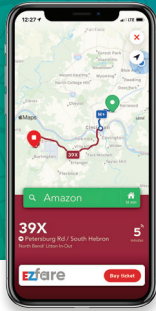

NORTH HEBRON TO CINCINNATI

WEEKENDS

PM times are in **Bold**

Worldwide Blvd. C	South Park Dr. D	North Bend Rd. Park and Ride E	South Park Dr. D	Worldwide Blvd. C	Cincinnati 4 th at Sycamore B	Covington Transit Center A
5:43	5:53	5:59	-	-	6:29	6:39
6:13	6:23	6:29	-	-	6:59	7:09
-	-	5:50	5:56	6:06	6:33	6:43

HOW TO RIDE TANK

- 1 Know your route number, departure time and location and your destination.
- 2 Arrive at your bus stop five minutes before your bus is scheduled to arrive. If a bus stop serves multiple routes, make sure to look at the bus header on the front of the bus to ensure you are boarding the correct one.
- 3 Have your fare ready. Pay your fare and remember to request a transfer from your driver if you need to ride more than one bus to reach your destination.
- 4 Signal to stop by pulling the passenger signal cord. The cord is located across the middle of the windows. Please signal at least one block before your stop.

INFORMATION

(859) 331-TANK

tankbus.org

TRANSFERS

Transfers cost \$0.25 and should be purchased from the operator when you pay for your ride. Transfers are valid for two hours after issue and can be used at any bus stop or to ride any route, except on the Southbank Shuttle. Transfers are included free with a one-ride ticket on the Transit app.

Buy a \$5 Metro/TANK Day Pass for unlimited travel on both systems.

Plan, Pay, Track.
Do it all with our app!

Download Transit with EZFare

Transit with EZFare is a new way to pay for bus fare on your smartphone. Download the Transit app which provides the ability to plan your trip and track your bus. Click the EZFare button at the bottom to pay for your fare! It's that simple. And it also lets you purchase fare for TANK, the Southbank Shuttle, Metro, the Cincinnati Bell Connector and Butler County Regional Transit Authority (BCRTA) all in one place.