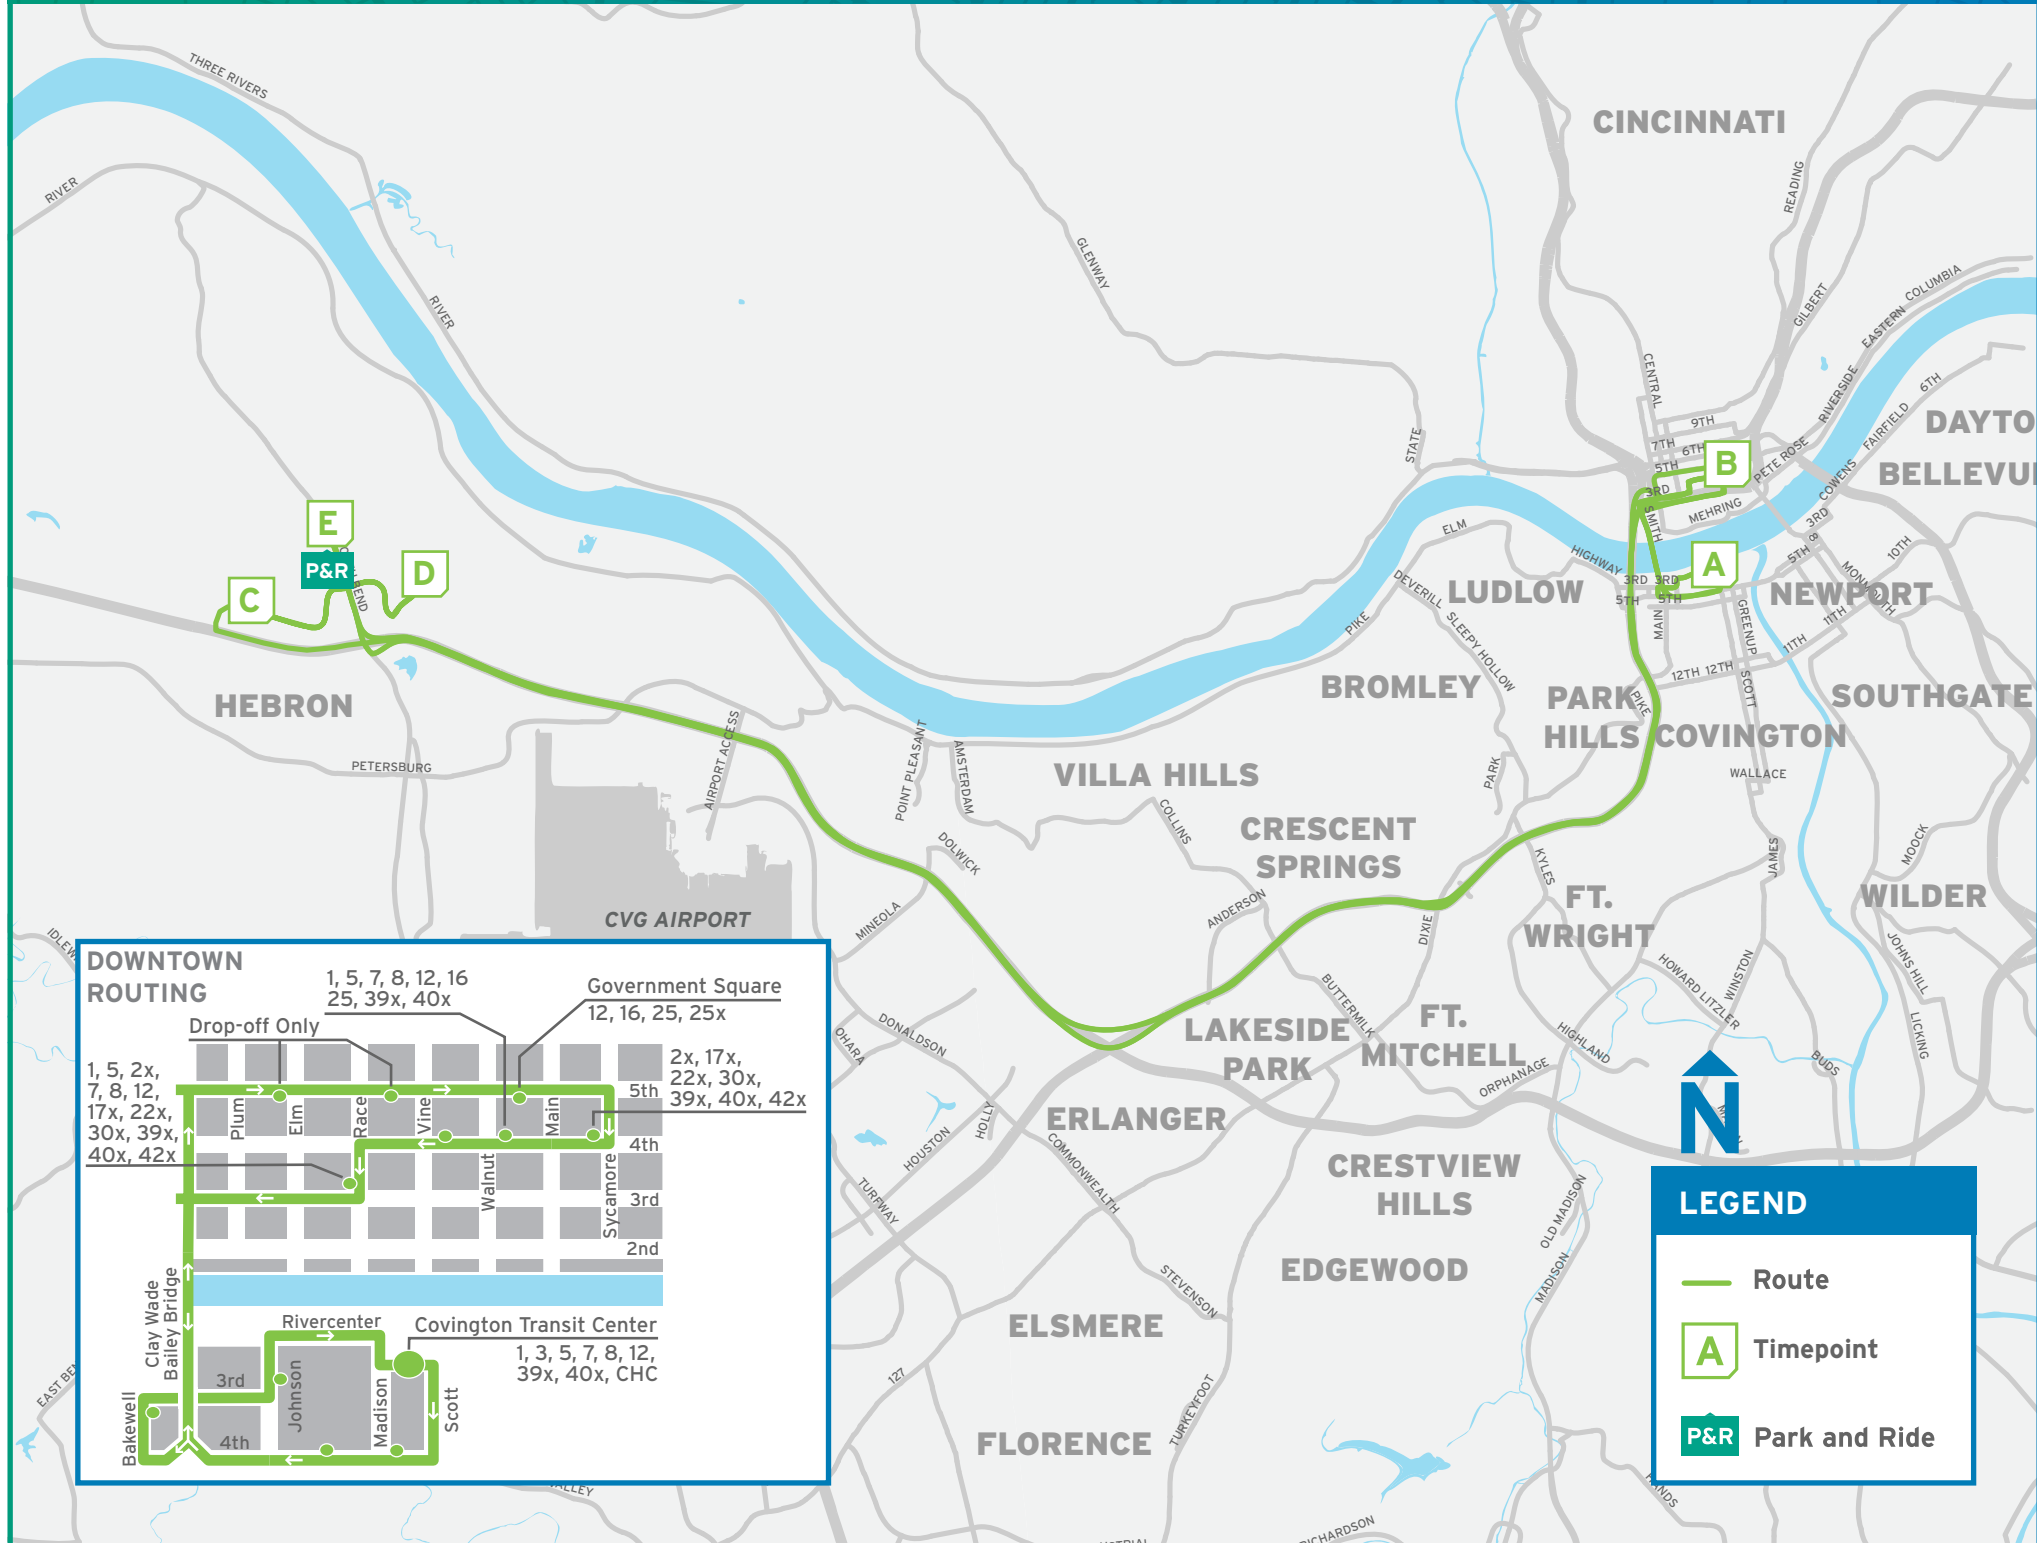

Buy a \$5 Metro/TANK Day Pass for unlimited travel on both systems.

Plan, Pay, Track.
Do it all with our app!

Download Transit with EZFare

Transit with EZFare is a new way to pay for bus fare on your smartphone. Download the Transit app which provides the ability to plan your trip and track your bus. Click the EZFare button at the bottom to pay for your fare! It's that simple. And it also lets you purchase fare for TANK, the Southbank Shuttle, Metro, the Cincinnati Bell Connector and Butler County Regional Transit Authority (BCRTA) all in one place.

40x WORLDWIDE BOULEVARD/NORTH HEBRON EXPRESS

LEGEND

- Route
- Timepoint
- Park and Ride